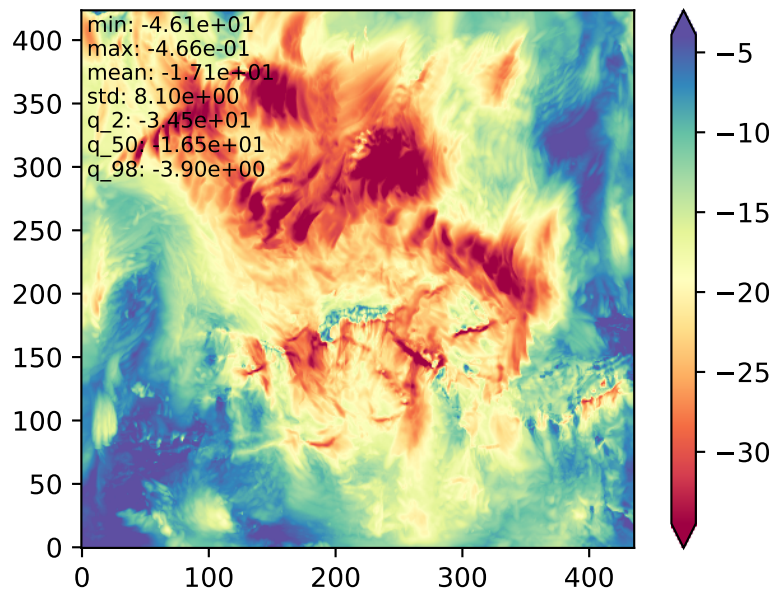

Sanity-Check for V850p_ts.nc
Var: V

V min

V max

V mean

V mean - distribution