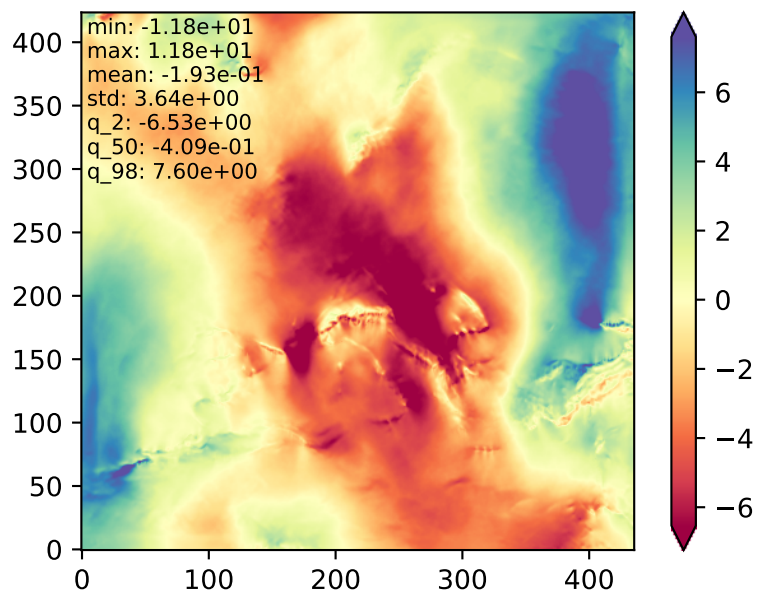

Sanity-Check for V850p_ts.nc
Var: V

V min

V max

V mean

V mean - distribution