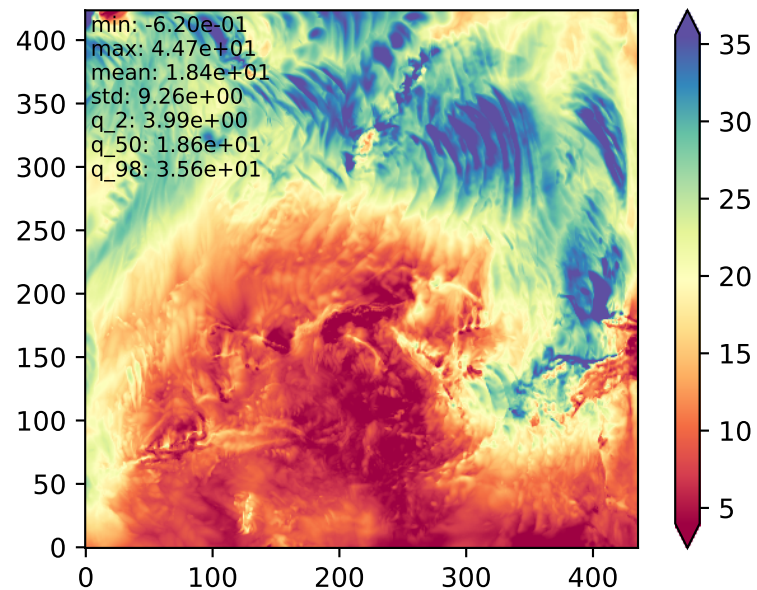

Sanity-Check for V850p_ts.nc
Var: V

V min

V max

V mean

V mean - distribution