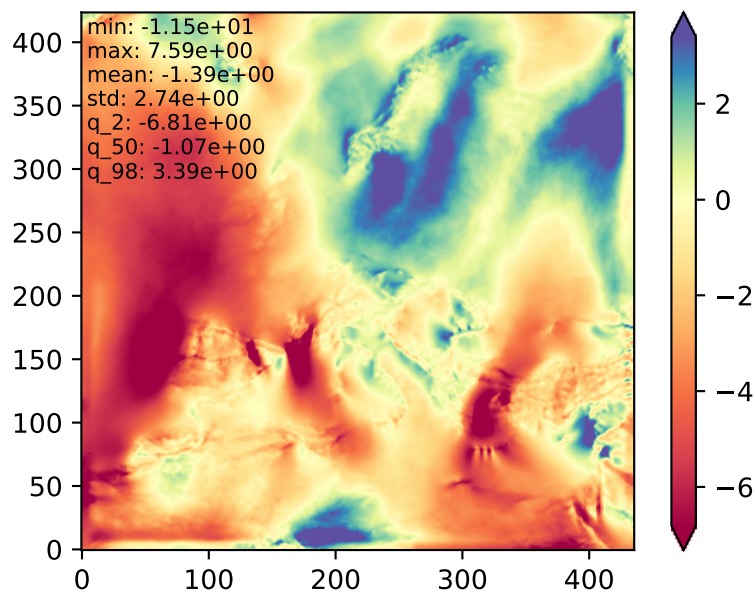

Sanity-Check for V925p_ts.nc
Var: V

V min

V max

V mean

V mean - distribution