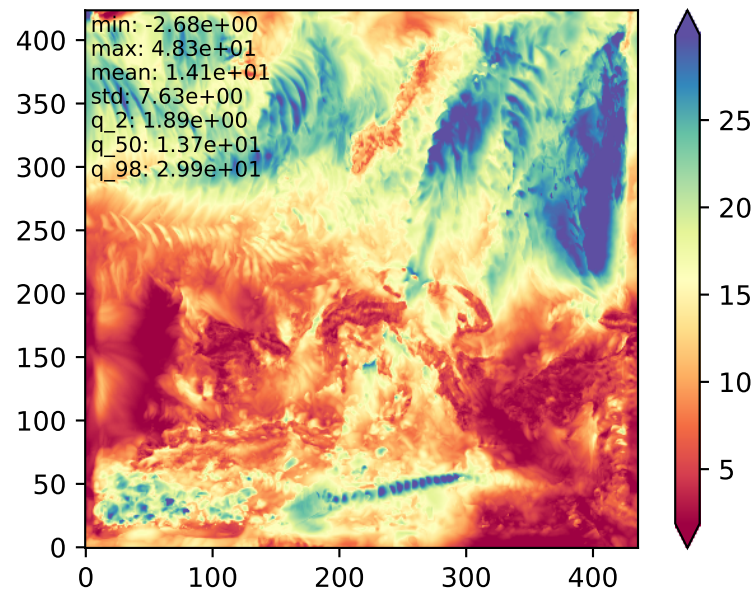

Sanity-Check for V925p_ts.nc
Var: V

V min

V max

V mean

V mean - distribution