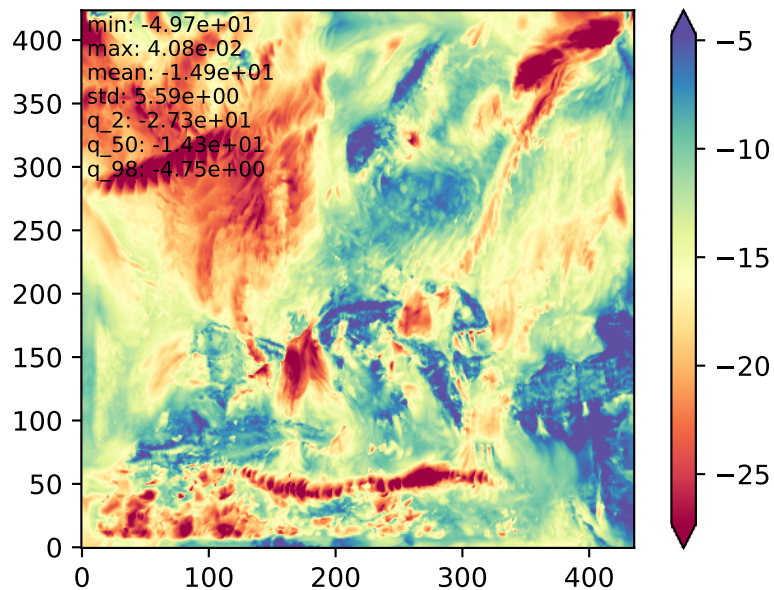

Sanity-Check for V925p_ts.nc
Var: V

V min

V max

V mean

V mean - distribution