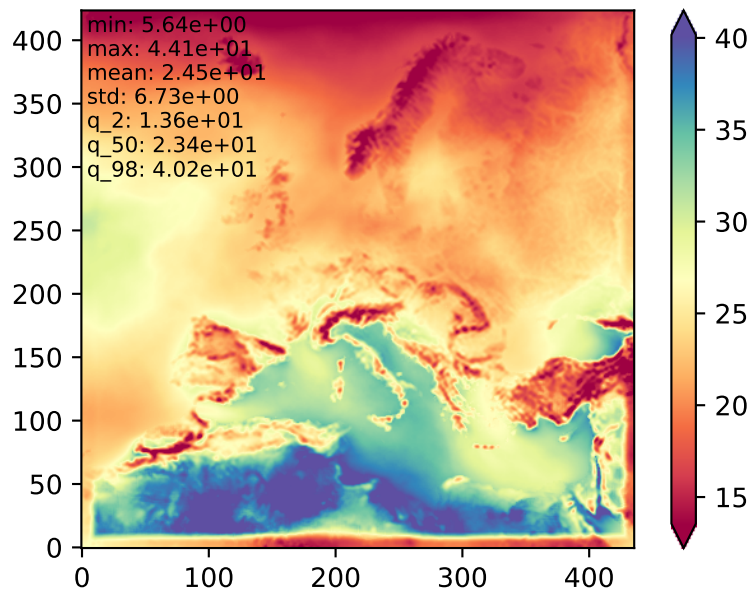

Sanity-Check for TWATER\_ts.nc  
Var: TWATER

TWATER min

TWATER max

TWATER mean

TWATER mean - distribution