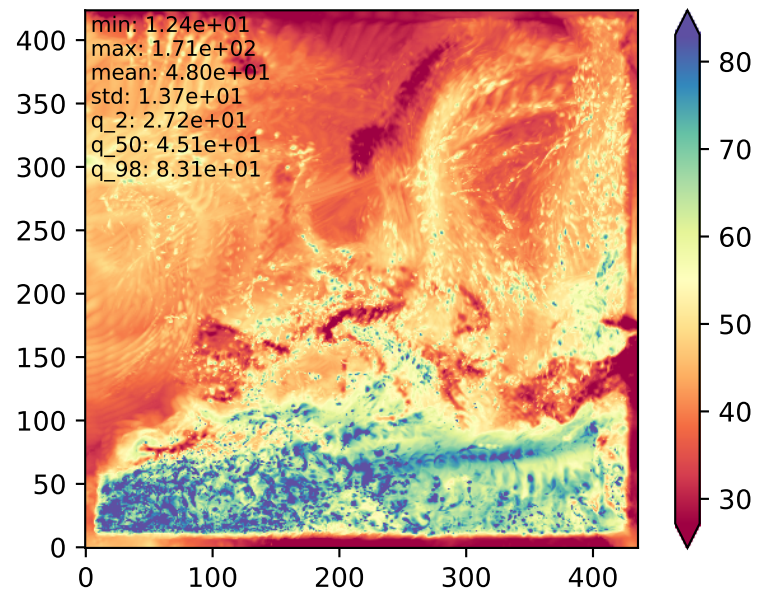

Sanity-Check for TWATER\_ts.nc  
Var: TWATER

TWATER min

TWATER max

TWATER mean

TWATER mean - distribution