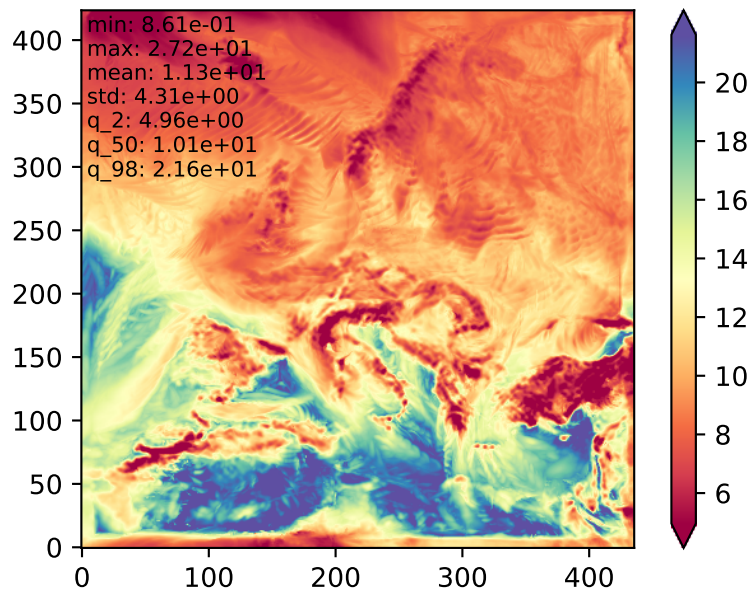

Sanity-Check for TWATER\_ts.nc  
Var: TWATER

TWATER min

TWATER max

TWATER mean

TWATER mean - distribution