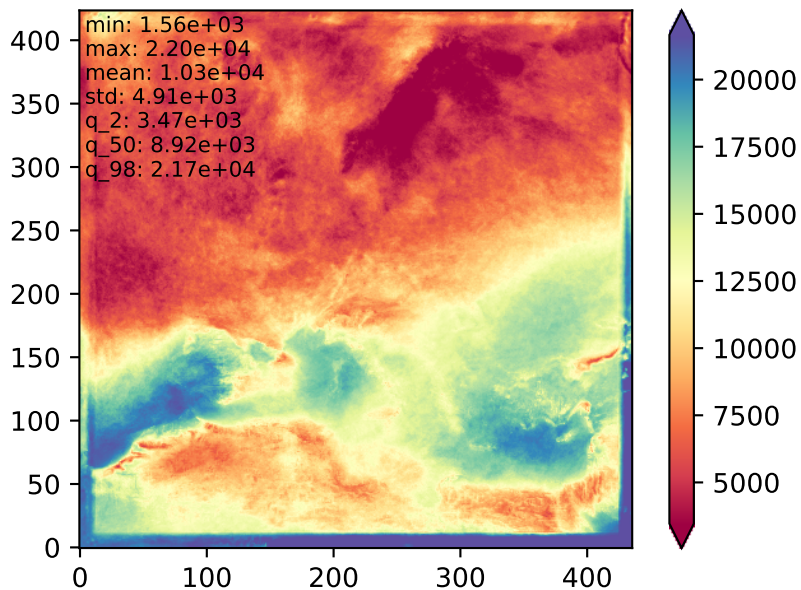

Sanity-Check for CEILING\_ts.nc  
Var: CEILING

CEILING min

CEILING max

CEILING mean

CEILING mean - distribution