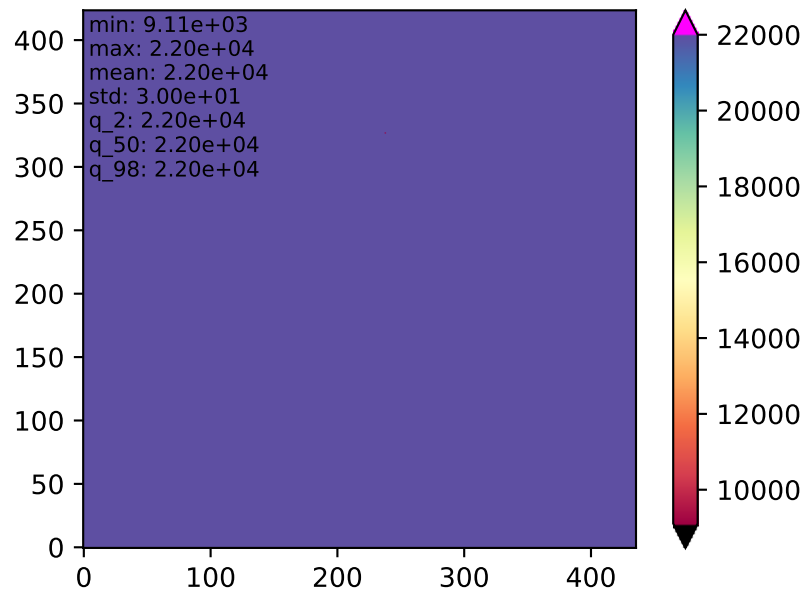

Sanity-Check for CEILING\_ts.nc  
Var: CEILING

CEILING min

CEILING max

CEILING mean

CEILING mean - distribution