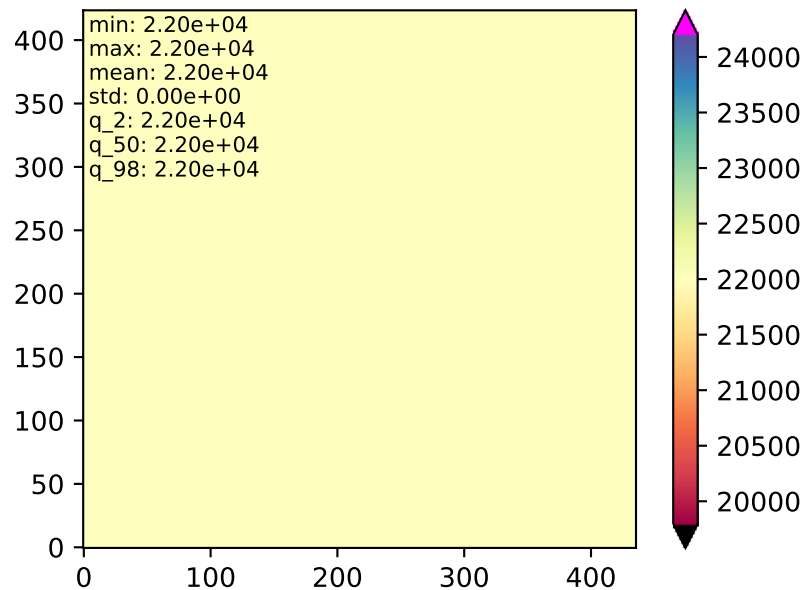

Sanity-Check for CEILING_ts.nc
Var: CEILING

CEILING min

CEILING max

CEILING mean

CEILING mean - distribution