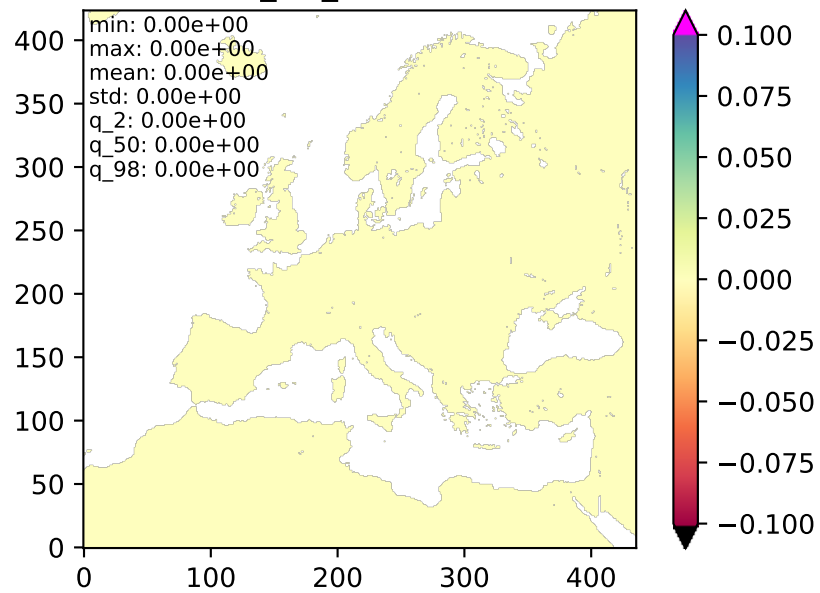

Sanity-Check for W_SO_ICE_ts.nc

Var: W_SO_ICE

NZ: 0

W_SO_ICE min

W_SO_ICE max

W_SO_ICE mean

W_SO_ICE mean - distribution