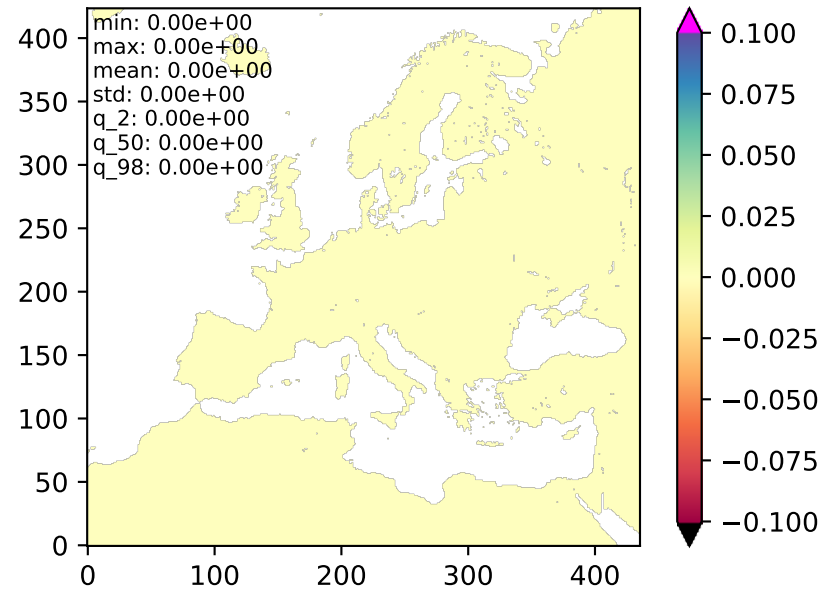

Sanity-Check for W_SO_ICE_ts.nc

Var: W_SO_ICE

NZ: 0

W_SO_ICE min

W_SO_ICE max

W_SO_ICE mean

W_SO_ICE mean - distribution