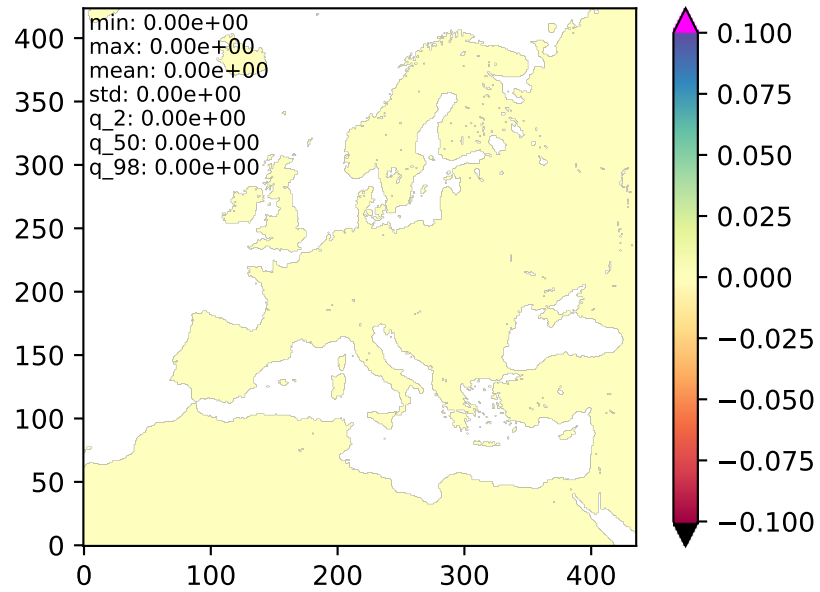

Sanity-Check for W_SO_ICE_ts.nc

Var: W_SO_ICE

NZ: 0

W_SO_ICE min

W_SO_ICE max

W_SO_ICE mean

W_SO_ICE mean - distribution